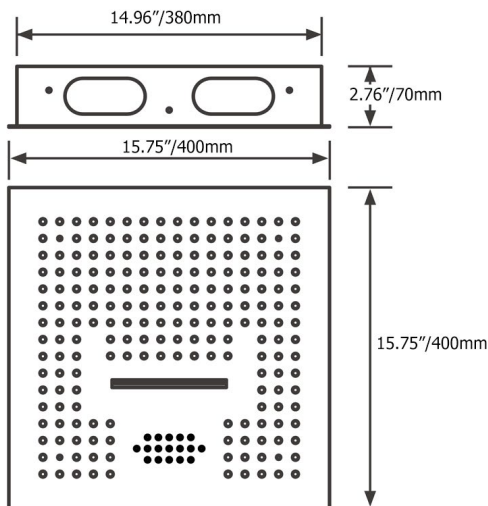

FONTANA DIJON 16" STAINLESS STEEL CEILING MOUNT SMART LED RAINFALL WATERFALL SHOWER HEAD SYSTEM REMOTE CONTROLLED SPECS

Specifications

Material: 304 stainless steel and brass
 Feature: LED
 Type: Square
 Style: Contemporary
 Bath & Shower Faucet Type: In Wall
 Surface Treatment: Polished
 Surface Finishing: Black
 Function 1: rain
 Showerhead: 304sus polished
 Water pressure: 0.1-0.5mpa
 Function 2: waterfall
 Thread: G1/2
 Showerhead size: 16"x16"
 LED power: need electricity

Shower Head Size:

Mixer Size:

All functions can be used at the same time.

Spin button change water flow size.